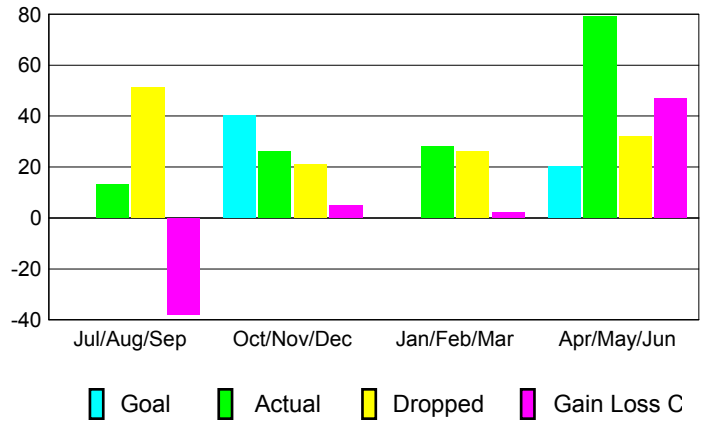

**Club Results 2012-2013**

Goal, New, Dropped, Gain/Loss

**MEMBERSHIP**

Month	Net Memb Goal	Actual New Memb	Actual Dropped Memb	Gain/Loss of Memb
<b>2012-2013</b>				
Jul/Aug/Sep	0	13	51	-38
Oct/Nov/Dec	40	26	21	5
Jan/Feb/Mar	0	28	26	2
Apr/May/June	20	79	32	47
<b>Totals</b>	<b>60</b>	<b>146</b>	<b>130</b>	<b>16</b>

**Membership Results 2012-2013**

Goal, New, Dropped, Gain/Loss

**YTD Status Quo Clubs 2012-2013**

Status Quo Clubs Compared to Status Quo Members

**Gender Comparison 2012-2013**

**Club Gain/Loss 2012-2013**